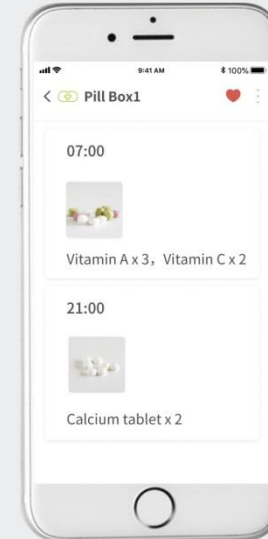

Eating Schedule

"How to get daily requisite nutrient intake in a better way?"

User-defined health plan, accurate intake as required, balanced nutrition guaranteed