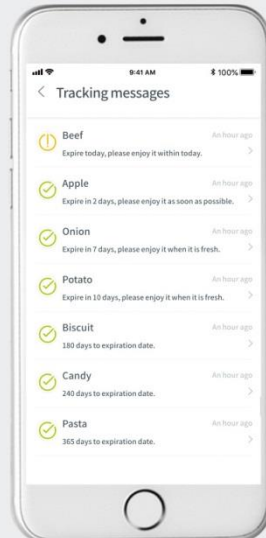

### Reminder

“Food expires without your notice, throwing away from your kitchen will cause food waste in your daily household life.”

**KIGI™ APP will remind you to eat food before it spoils.**

Fresh

Too late

### Food Storage Overview

“Sometimes you may waste money to purchase the same food you already have in your fridge.”

**Check KIGI™ APP and you know exactly what to buy before making a purchase plan.**

### Information Storage

“You may throw long-time-storage food due to forgetting their shelf life.”

**Food's shelf life and expiration date can be recorded and checked in KIGI™ APP.**

### Recipe Search

“What to eat tonight is always a question before you step in kitchen.”

**KIGI™ APP will offer you a variety of cooking recipes based on your stored food.**