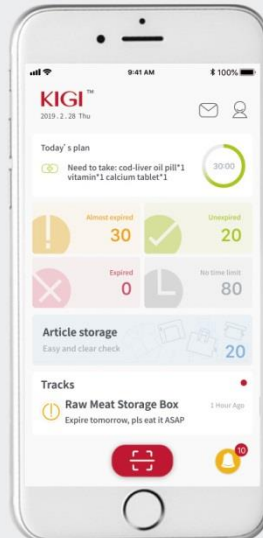

### Reminder

“Food expires without your notice, throwing away from your kitchen will cause food waste in your daily household life.”

**KIGI™ APP will remind you to eat food before it spoils.**

Fresh

Too late

### Food Storage Overview

“Sometimes you may waste money to purchase the same food you already have in your fridge.”

**Check KIGI™ APP and you know exactly what to buy before making a purchase plan.**

### Information Storage

“You may throw long-time-storage food due to forgetting their shelf life.”

**Food's shelf life and expiration date can be recorded and checked in KIGI™ APP.**

### Recipe Search

“What to eat tonight is always a question before you step in kitchen.”

**KIGI™ APP will offer you a variety of cooking recipes based on your stored food.**