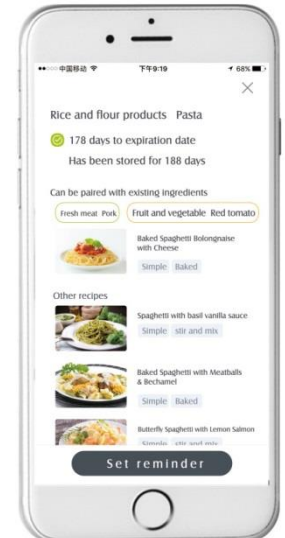

### Food Storage Overview

“Sometimes you may waste money to purchase the same food you already have in your fridge.”

**Check KIGI™ APP and you know exactly what to buy before making a purchase plan.**

### Information Storage

“You may throw long-time-storage food due to forgetting their shelf life.”

**Food's shelf life and expiration date can be recorded and checked in KIGI™ APP.**

### Recipe Search

“What to eat tonight is always a question before you step in kitchen.”

**KIGI™ APP will offer you a variety of cooking recipes based on your stored food.**